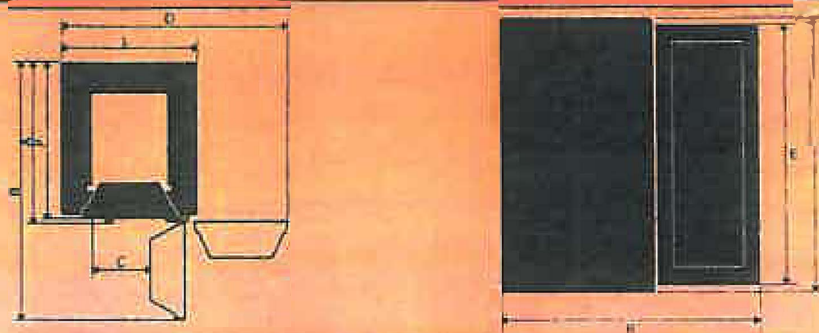

It is mounted on external pivots, which enable it to be opened through 180°.

LOCKING

The principal locking mechanism is an "NS" pump lock. This high security lock is operated by a short key. It is linked to our "Monocommande" combination lock, which offers a total of 63 million real and different possible combinations, thus ensuring that the secret of the lock is kept. These two mechanisms are protected by the whole of the door's defences.

The three largest models can also be fitted with a time lock with three chronometers, which allows the safe door to be immobilised for a period determined by the user.

OVERALL DIMENSIONS

MODEL	HEIGHT	WIDTH	DEPTH	L	B	C	D	E
GC 100 / 27"	1 054 mm 39 1/2"	680 mm 26 3/4"	820 mm 32 3/8"	850 mm 33 1/2"	1 320 mm 52 3/4"	282 mm 11 1/8"	1 167 mm 46"	812 mm 32 1/4"
GC 200 / 43"	1 404 mm 55 1/4"	750 mm 29 1/2"	820 mm 32 3/8"	850 mm 33 1/2"	1 400 mm 55 1/8"	322 mm 12 5/8"	1 307 mm 51 1/2"	1 217 mm 47 5/8"
GC 350 / 51"	1 604 mm 63 1/8"	950 mm 37 3/8"	850 mm 33 3/8"	850 mm 33 1/2"	1 600 mm 63 0/8"	522 mm 20 1/2"	1 307 mm 67 1/4"	1 417 mm 55 3/4"
GC 600 / 65"	1 954 mm 76 7/8"	1 160 mm 45 5/8"	850 mm 33 3/8"	850 mm 33 1/2"	1 850 mm 74 5/8"	732 mm 28 3/4"	2 127 mm 85 3/4"	1 767 mm 69 1/2"

DIMENSIONS * add 1" (25 mm) for depth over handle.

MODEL	EXTERNAL DIMENSIONS			INTERNAL DIMENSIONS			VOLUME	WEIGHT
	HEIGHT	WIDTH	DEPTH	HEIGHT	WIDTH	DEPTH		
GC 100 / 27"	1 054 mm 39 1/2"	680 mm 26 3/4"	850 mm 33 3/8"	694 mm 27 1/4"	374 mm 14 3/4"	410 mm 16 1/4"	110 cu-ft 3.9 cu-ft	1 300 kg 28.7 cwt
GC 200 / 43"	1 404 mm 55 1/4"	750 mm 29 1/2"	850 mm 33 3/8"	1 094 mm 43"	444 mm 17 1/2"	410 mm 16 1/4"	206 cu-ft 7.3 cu-ft	1 650 kg 32.5 cwt
GC 350 / 51"	1 604 mm 63 1/8"	950 mm 37 3/8"	850 mm 33 3/8"	1 294 mm 51"	644 mm 25 1/4"	410 mm 16 1/4"	355 cu-ft 12.5 cu-ft	2 250 kg 44.2 cwt
GC 600 / 65"	1 954 mm 76 7/8"	1 160 mm 45 5/8"	850 mm 33 3/8"	1 654 mm 65 1/8"	854 mm 33 5/8"	410 mm 16 1/4"	580 cu-ft 21 cu-ft	2 950 kg 58 cwt