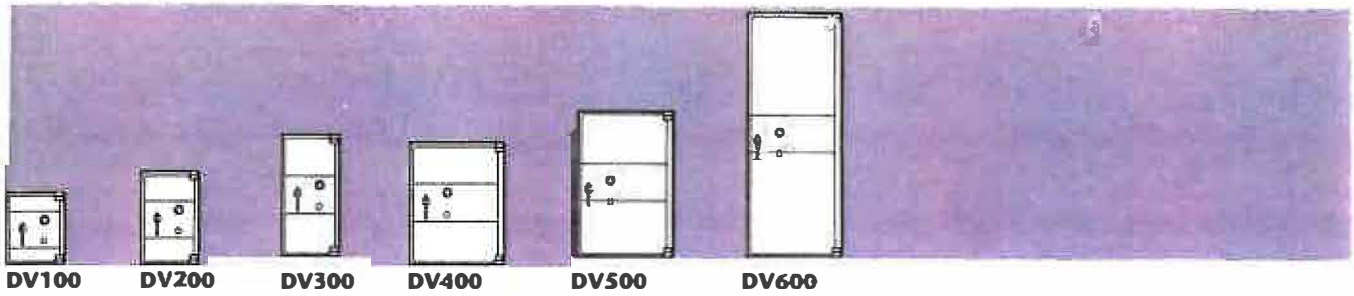

International QualVault

MODEL	Internal Diameter/In.			External Diameter/In.			Weight Lbs.	Capacity Cu. Ft.	Drawers/Shelves
	H	W	D	H	W	D*			
DV100†	14	12	12	20	18	19½	455	1.16	0/1
DV200	19	12	12	25	18	19½	515	1.58	1/1
DV300	25	12	12	31	18	19½	765	2.08	1/1
DV400	25	20	21	31	26	29½	1285	6.07	1/1
DV500	30	20	21	36	26	29½	1485	7.29	1/2
DV600	59	20	21	65	26	29½	1950	14.34	1/3

*Add 1½" to depth for handle projection
We reserve the right to alter any specifications or make any improvements without prior notice.
†DV100 is not supplied with a keylocking drawer.

Door Swing Dimensions

MODEL	Door Swings		
	A	B	C
DV100	12	35	32
DV200	12	35	32
DV300	12	35	32
DV400	20	52½	47½
DV500	20	52½	47½
DV600	20	52½	47½

Distributed By:

MEGASAFE

HIGH SECURITY SAFES

(800) 345-6552   www.megasafe.com