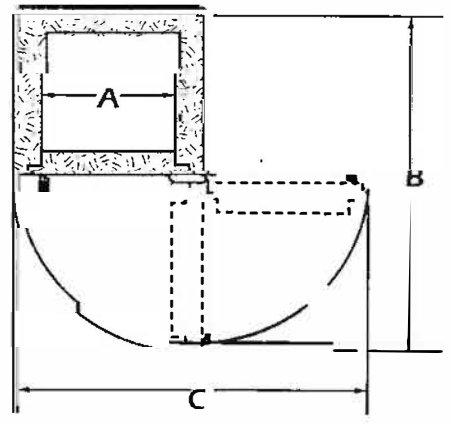

Door Swing Dimensions

MODEL	Door Swings		
	A	B	C
DV100	12	35	32
DV200	12	35	32
DV300	12	35	32
DV400	20	52½	47½
DV500	20	52½	47½
DV600	20	52½	47½