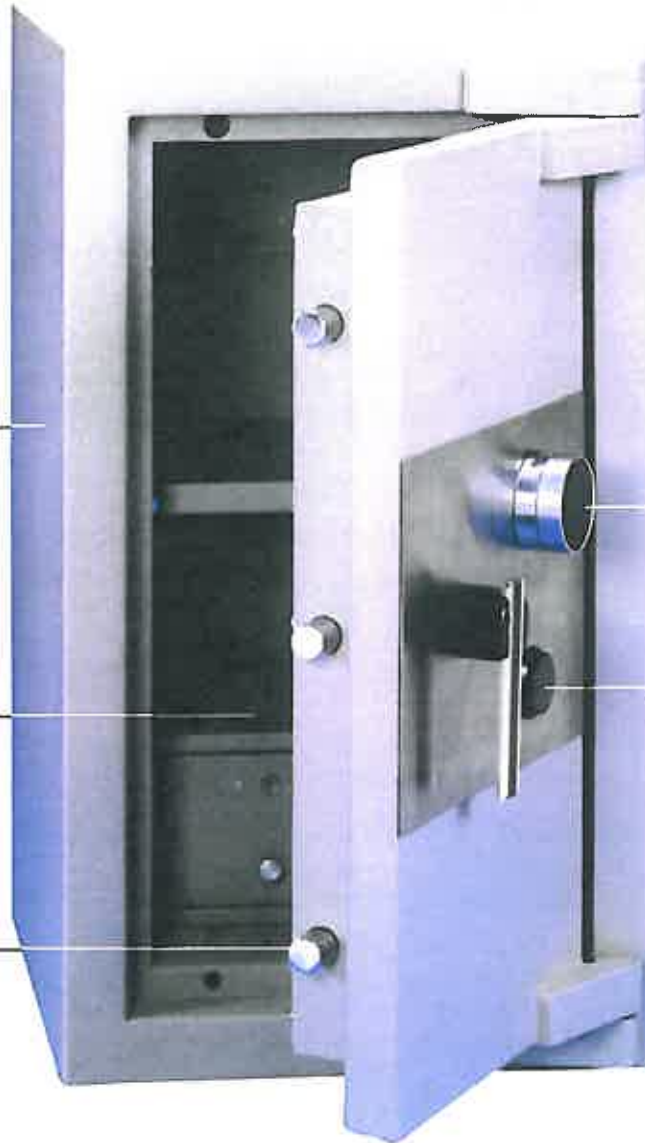

International DualVault TL-15

Six-Sided Protection plus Fire Protection

Composite Construction All Six Sides

The massive 4 inch door and 3 inch thick body incorporate a six-sided composite design using tough high-density concrete and steel matrix assuring both fire and burglary protection.

Interior

Adjustable shelves in 1/2" increments on all models complemented by a removable, keylocking drawer.

Locking Bolts

Massive 1" locking bolts are activated with a convenient L-handle.

Hinges

The door pivots on dependable ball-bearing hinges protected by an interior fixed locking bar.

U.L. Approved Combination Lock

Key changable, UL Group II combination lock is protected by two positive anti-attack relocking devices, triggered to engage when the safe is attacked.

Keylock

High security 7-level keylock adds convenience to day security in addition to superior nighttime burglary defence.