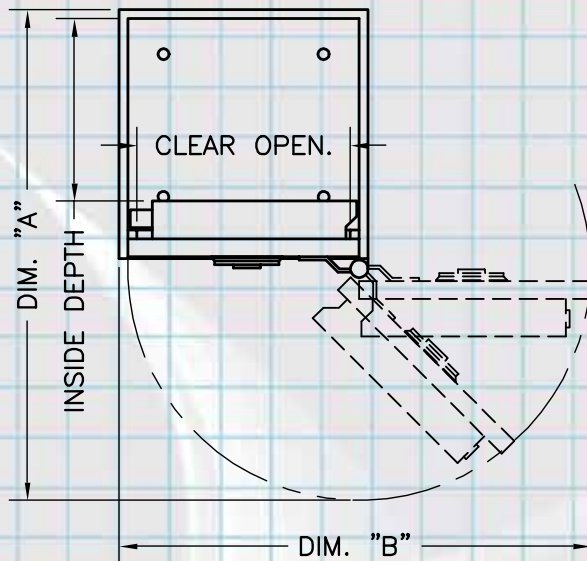

**SECURIFORT**  
INC

- ◆ **TL15 rated mechanism**
- ◆ **Pry resistant door**
- ◆ **Formed Body**
- ◆ **Re-locking device with 1/4 thick hard plate**
- ◆ **"C" rated safe**

**"C" Rated Safe**

**PC 686**

# SPECIFICATIONS:

- ◆ BODY BUILT IN 1/2" THICK SOLID STEEL.
- ◆ DOOR MADE OF 1" THICK SOLID STEEL.
- ◆ LOCK #6730 S&G STANDARD WITH ILCO FLUSH DIAL & RING.
- ◆ BOLT WORK WITH 3 SLIDING BOLTS 1" Ø & MECHANISM PROTECTED BY HARD PLATE.
- ◆ 4 ANCHOR HOLES 5/8 DIA.
- ◆ PAINTED FINISH.

## "C" RATED SAFE

MODEL #	C151414	C202020	C302020	C302424	C402424
DIM. "A"	27 9/16"	39 9/16"	39 9/16"	47 9/16"	47 9/16"
DIM. "B"	26 1/2"	38 1/2"	38 1/2"	46 1/2"	46 1/2"
CL. OPENING	12"	18"	18"	22"	22"
INS. DEPTH	10 1/4"	16 1/4"	16 1/4"	20 1/4"	20 1/4"
Overall DEPTH	15 1/8"	21 1/8"	21 1/8"	25 1/8"	25 1/8"
SHELF QTY	1	2	3	3	4
WEIGHT/lbs	185	380	520	650	720