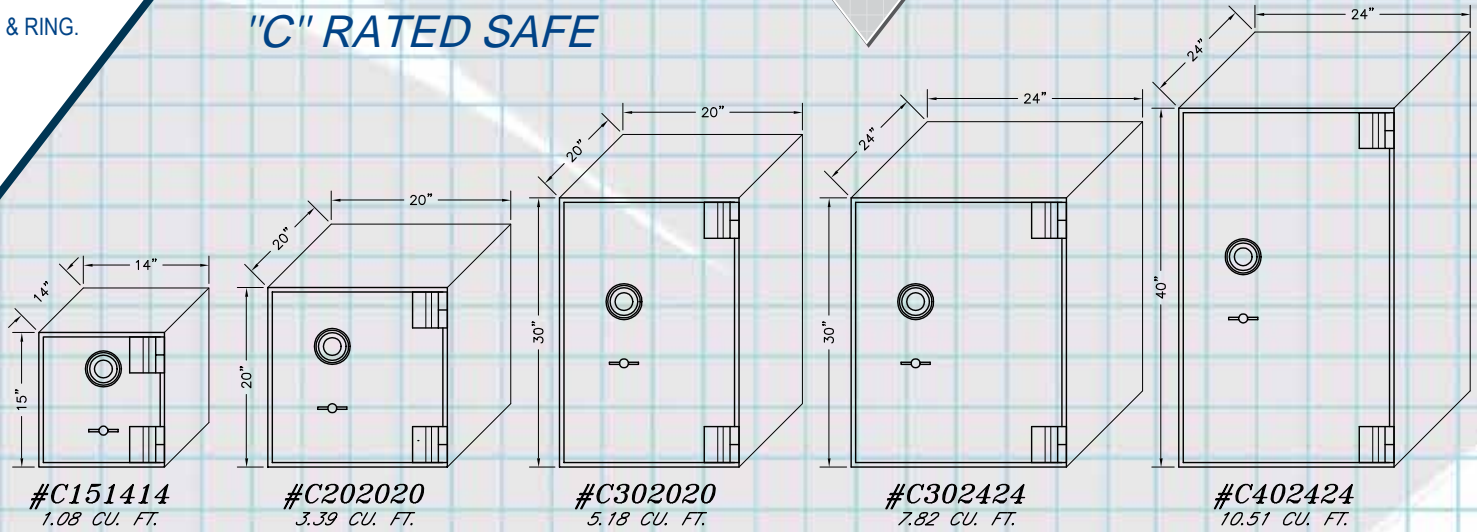

**SECURIFORT**  
INC

- ◆ **TL15 rated mechanism**
- ◆ **Pry resistant door**
- ◆ **Formed Body**
- ◆ **Re-locking device with 1/4 thick hard plate**
- ◆ **"C" rated safe**

**"C" Rated Safe**

**PC 686**

# SPECIFICATIONS:

- ◆ BODY BUILT IN 1/2" THICK SOLID STEEL.
- ◆ DOOR MADE OF 1" THICK SOLID STEEL.
- ◆ LOCK #6730 S&G STANDARD WITH ILCO FLUSH DIAL & RING.
- ◆ BOLT WORK WITH 3 SLIDING BOLTS 1" Ø & MECHANISM PROTECTED BY HARD PLATE.
- ◆ 4 ANCHOR HOLES 5/8 DIA.
- ◆ PAINTED FINISH.

## "C" RATED SAFE

MODEL #	C151414	C202020	C302020	C302424	C402424
DIM. "A"	27 9/16"	39 9/16"	39 9/16"	47 9/16"	47 9/16"
DIM. "B"	26 1/2"	38 1/2"	38 1/2"	46 1/2"	46 1/2"
CL. OPENING	12"	18"	18"	22"	22"
INS. DEPTH	10 1/4"	16 1/4"	16 1/4"	20 1/4"	20 1/4"
Overall DEPTH	15 1/8"	21 1/8"	21 1/8"	25 1/8"	25 1/8"
SHELF QTY	1	2	3	3	4
WEIGHT/lbs	185	380	520	650	720