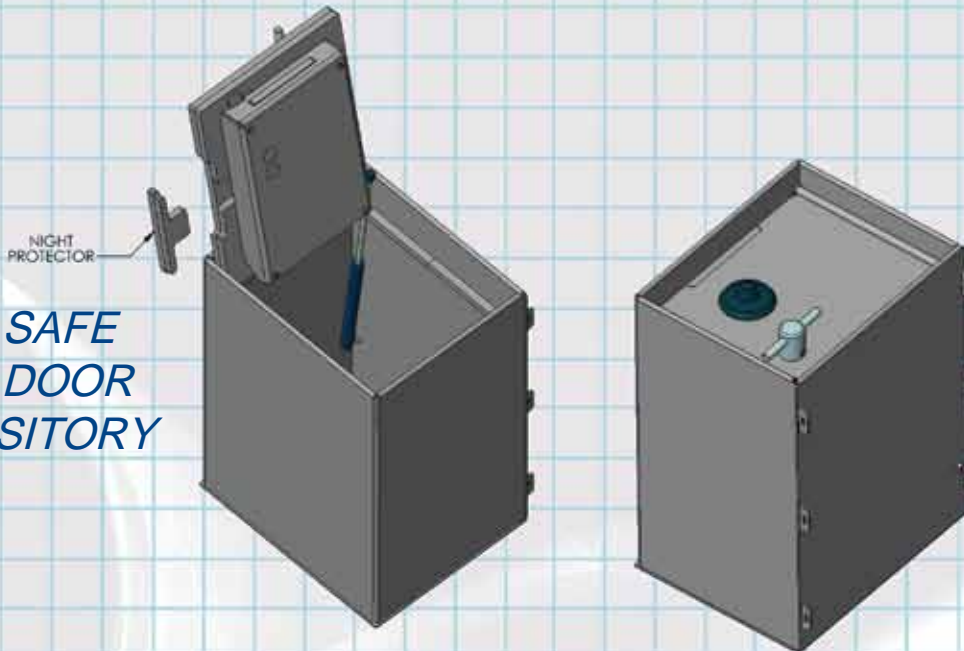

**SECURIFORT**  
INC

- ❖ Full size door
- ❖ Re-locking device with 1/4 inch hard plate
- ❖ Convenient removable plug for overnight protection
- ❖ 1 inch thick door (C rated)

**Floor Safe  
1" steel door  
with depository**

**FS-C121516-SLOT**

## SPECIFICATIONS:

- ◆ FRONT FRAME BUILT IN 1/4" THICK SOLID STEEL.
- ◆ DOOR MADE OF 1" THICK SOLID STEEL.
- ◆ DOOR IS LOCKED BY A MASSIVE SLIDING PLATE OF 1/2" X 5".
- ◆ REMOVABLE NIGHT PROTECTOR FOR DEPOSIT PLATE OF 1/2" X 5".
- ◆ THE MECHANISM IS PROTECTED BY A HARD PLATE 1/4" THICK.
- ◆ THE MECHANISM IS ALSO PROTECTED BY A 3 WHEEL COMBINATION LOCK THAT IS CONNECTED TO RELOCKING DEVICES IN CASE OF FORCED ENTRY ATTEMPT.
- ◆ FLOOR DEPOSIT OPENING 1/2" x 6".
- ◆ FLOOR COVER INCLUDED.
- ◆ CUBIC CAPACITY: 2798 CU IN.
- ◆ APPROX WEIGHT: 142 LBS.
- ◆ COLOR: CHARCOAL GREY.

**SECURIFORT**  
INC

**FLOOR SAFE  
1" STEEL DOOR  
WITH DEPOSITORY**