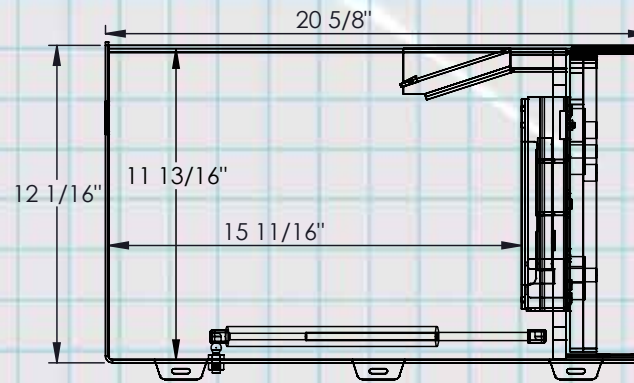

**FLOOR SAFE
1" STEEL DOOR
WITH DEPOSITORY**