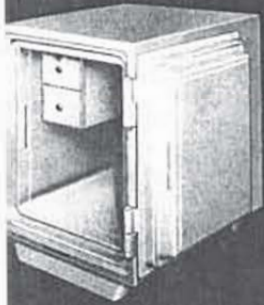

HERRING-HALL-MARVIN TREASUREGARD SAFES

Record protection for the individual office or home. Small in size, yet featuring the protective qualities of a big safe. Offers protection for records for those operating business out of the home. Safe is listed by Underwriters' Laboratories for one hour "C" label.

MODEL 1313C

Two box drawers, one with key lock, is standard with this model.

MODEL 1318C

One box drawer with key lock and divider shelf is standard with this model

MODEL 1395C

Plain Divider shelf is standard with this model.

MODEL NO.	INSIDE DIMENSIONS			OUTSIDE DIMENSIONS		
	High	Wide	Deep	High	Wide	Deep
1395-C	16"	13 $\frac{1}{8}$ "	9 $\frac{1}{2}$ "	23 $\frac{3}{8}$ "	17 $\frac{1}{4}$ "	14 $\frac{3}{8}$ "
1313-C	16"	13 $\frac{1}{8}$ "	13"	23 $\frac{3}{8}$ "	17 $\frac{1}{4}$ "	18 $\frac{1}{4}$ "
1318-C	16"	13 $\frac{1}{8}$ "	18 $\frac{1}{2}$ "	23 $\frac{3}{8}$ "	17 $\frac{1}{4}$ "	23 $\frac{1}{2}$ "