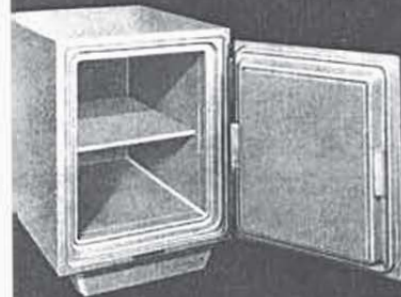

HERRING-HALL-MARVIN TREASUREGARD SAFES

Record protection for the individual office or home. Small in size, yet featuring the protective qualities of a big safe. Offers protection for records for those operating business out of the home. Safe is listed by Underwriters' Laboratories for one hour "C" label.

MODEL 1313C

Two box drawers, one with key lock, is standard with this model.

MODEL 1318C

One box drawer with key lock and divider shelf is standard with this model

MODEL 1395C

Plain Divider shelf is standard with this model.

MODEL NO.	INSIDE DIMENSIONS			OUTSIDE DIMENSIONS		
	High	Wide	Deep	High	Wide	Deep
1395-C	16"	13 $\frac{1}{8}$ "	9 $\frac{1}{2}$ "	23 $\frac{3}{8}$ "	17 $\frac{1}{4}$ "	14 $\frac{3}{8}$ "
1313-C	16"	13 $\frac{1}{8}$ "	13"	23 $\frac{3}{8}$ "	17 $\frac{1}{4}$ "	18 $\frac{1}{4}$ "
1318-C	16"	13 $\frac{1}{8}$ "	18 $\frac{1}{2}$ "	23 $\frac{3}{8}$ "	17 $\frac{1}{4}$ "	23 $\frac{1}{2}$ "