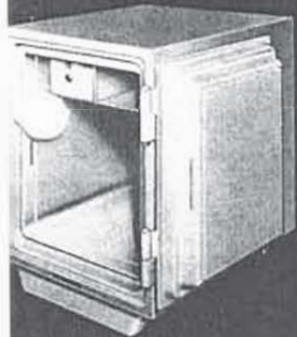

HERRING-HALL-MARVIN TREASUREGARD SAFES

Record protection for the individual office or home. Small in size, yet featuring the protective qualities of a big safe. Offers protection for records for those operating business out of the home. Safe is listed by Underwriters' Laboratories for one hour "C" label.

MODEL 1313C

Two box drawers, one with key lock, is standard with this model.

MODEL 1318C

One box drawer with key lock and divider shelf is standard with this model

MODEL 1395C

Plain Divider shelf is standard with this model.

MODEL NO.	INSIDE DIMENSIONS			OUTSIDE DIMENSIONS		
	High	Wide	Deep	High	Wide	Deep
1395-C	16"	13 $\frac{1}{8}$ "	9 $\frac{1}{2}$ "	23 $\frac{3}{8}$ "	17 $\frac{1}{4}$ "	14 $\frac{3}{8}$ "
1313-C	16"	13 $\frac{1}{8}$ "	13"	23 $\frac{3}{8}$ "	17 $\frac{1}{4}$ "	18 $\frac{1}{4}$ "
1318-C	16"	13 $\frac{1}{8}$ "	18 $\frac{1}{2}$ "	23 $\frac{3}{8}$ "	17 $\frac{1}{4}$ "	23 $\frac{1}{2}$ "